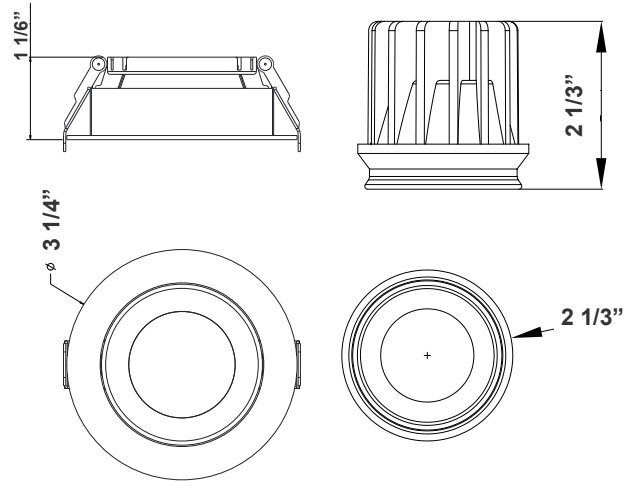

3 1/4"(H) X 3 1/4"(D)
Driver Box Dimensions:
5-1/4" x 1-5/8" x 1-1/8"

Ideal for New as well as old residential and commercial constructions.

Features

- 3" (2-1/8" Actual) LED Winded Recessed Trim
- Die-cast Aluminum With White Powder Doat Finish
- 5-Year Warranty
- Junction Box Included With Fixture

Technical Specifications

Electrical:

- Voltage: 120VAC
- Wattage: 7W
- Power Factor: >0.90
- Efficacy: Up to 70 LM/W

Mechanical:

- Up to 9 AWG18 Wires
- Die-Cast Aluminum With White Powder Coat Finish
- Junction Box Included With Fixture
- Clear Glass Lens
- Type IC Rated: Approved for Direct Contact With Insulation
- Operating Temperature: 104°F
- Lifespan: 50,000 Hrs.
- Air-Tight And Type IC Rated: No Housing Required
- Damp Location Approved