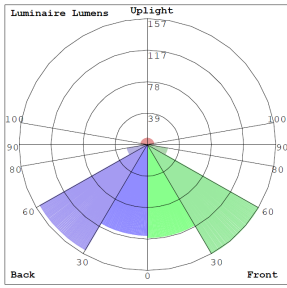

Photometrics: LRD-7W-MCT5-3WTR

BUG Rating: B1-U1-G0